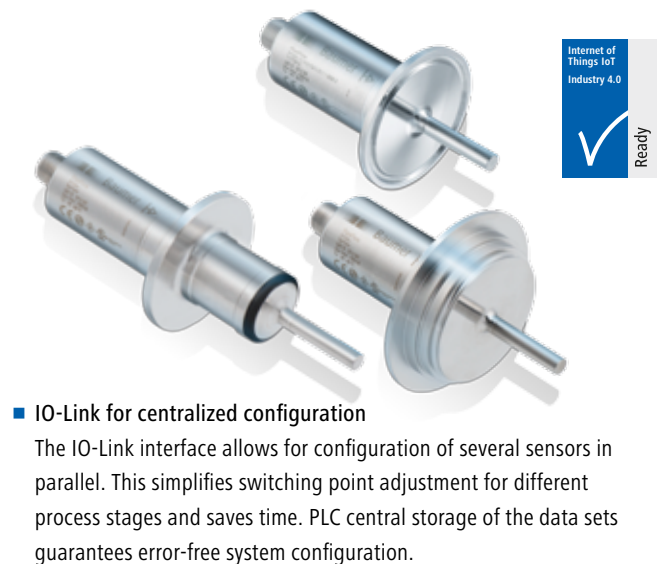

Baumer

Passion for Sensors

Flow and temperature sensor *FlexFlow* PF20H

Anything flows.

Product overview *FlexFlow* PF20H

Product highlights	Applications	Process connections	Measuring range	Operating conditions
Compact flow sensor Two analog outputs Two switching outputs Configurable outputs No moving parts	CIP method Flow measurement with high-purity media Dry running protection	DIN 11851 (screw milk pipe connection) ISO 2852 (Tri-Clamp) DIN 32676 (Tri-Clamp) BHC DN38 Varivent Typ N, Typ F G 1/2" hygienic	10 ... 400 cm/s -25 ... +125 °C	-25 ... +150 °C 40 bar max.
Housing	Conformity / Approvals	Electrical connections and output signals	Interfaces	Appropriate media
Stainless steel IP 67 IP 69K	cULus EU 1935/2004, 10/2011, 2023/2006	M12-A, 4-pin, stainless steel PNP NPN Digital (push-pull) 4 ... 20 mA 0 ... 10V	IO-Link 1.1	Water Beverages Cleaning agents

FlexFlow PF20H.

The sensor operates on the calorimetric measuring principle and besides flow measurements, it will also detect the media temperature.

Your benefits

- Increased process safety**
 The symmetrical and centered sensor design allows for optimal installation in the process in any position for best alignment. This ensures precise measurements and process safety.
- Less measuring spots, less effort**
 Flow and temperature measurement in a single sensor cuts down on the number of measuring spots and minimizes the effort for installation, service and warehousing.

- IO-Link for centralized configuration**
 The IO-Link interface allows for configuration of several sensors in parallel. This simplifies switching point adjustment for different process stages and saves time. PLC central storage of the data sets guarantees error-free system configuration.